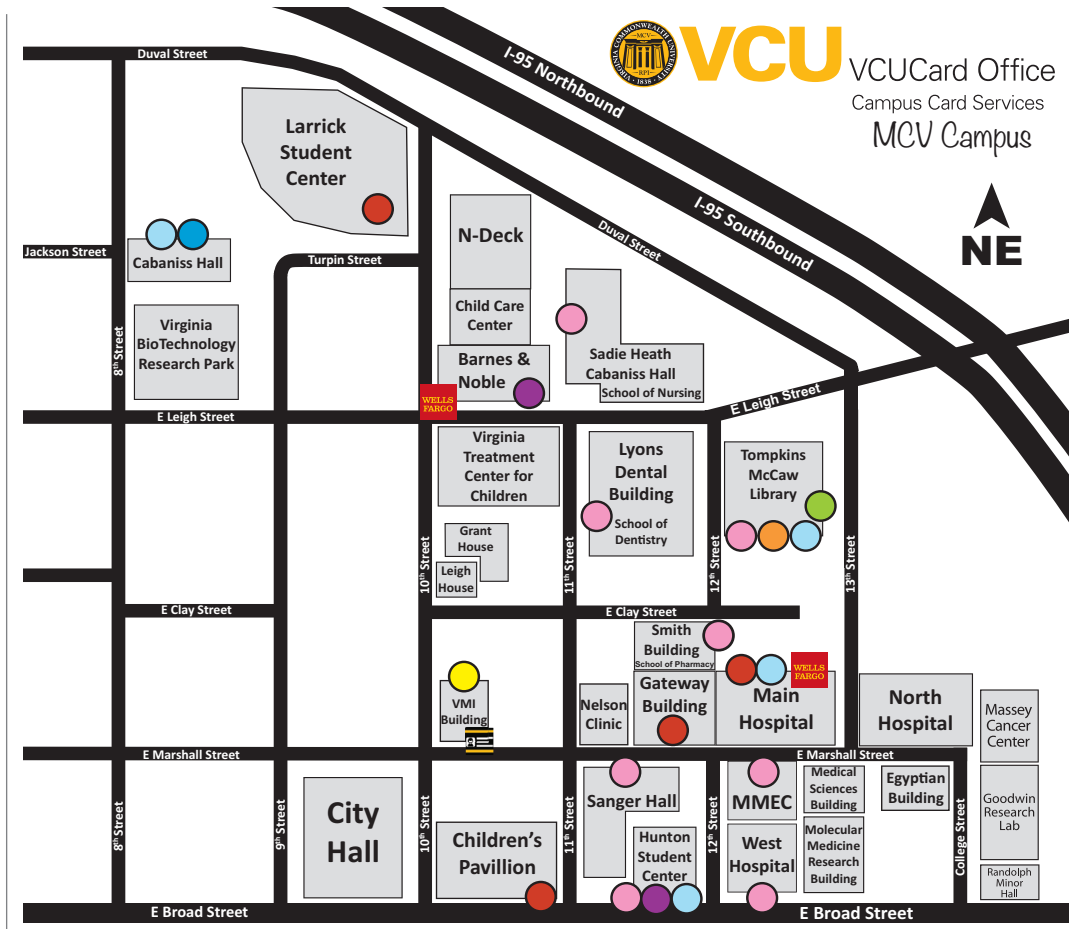

VCU VCUCard Office
Campus Card Services
MCV Campus

- VCUCard**
VMI Building, Room 311
- Wells Fargo ATMs**
Main Hospital
Barnes & Noble Medical Campus
Bookstore (10th Street Entrance)
- Copier Locations**
Tompkins-McCaw Library (1st Floor Circulation Desk)
- Dining Locations**
First Stop Cafe (One Capital Square)
Au Bon Pain (Main Hospital)
Chick-fil-A (Main Hospital)
Doctor's Lounge (Main Hospital)
Einstein Bagels (Gateway Building)
Grab-N-Go (Main Hospital)
Grab-N-Go Cart (Children's Pavilion)
Jonah's (Larrick Student Center)
Main 5 (Main Hospital)
Main Hospital Cafeteria
Starbucks (Larrick Student Center)
Subway (Main Hospital)
Wendy's (Gateway Building)
- Library Services**
Tompkins McCaw Library Circulation Desk
- Pay4Print Locations**
Hunton Student Center (2nd Floor Lab)
Lyons Dental Building (Basement Lab)
McGlothlin Medical Education Center (MMEC) (6th & 8th Floor Elevator Area)
One Capital Square (Lobby)
Sadie Heath Cabaniss Hall (1st Floor Vending Area & 2nd Floor Lab)
Sanger Hall (8th Floor Lab)
Smith Building (1st Floor Study Area, 2nd Floor Elevator Area & 3rd Floor Lab)
Tompkins-McCaw Library (1st Floor Circulation Desk & 2nd Floor Elevator Area)
West Hospital (Basement Lab)
- RamsLaundry Locations**
Cabaniss Hall
- Retail Locations**
Barnes & Noble Medical Campus Bookstore
Hunton Events & Activities
- Student Health**
VMI Building
- RamBucks Station Locations**
Cabaniss Hall (1st Floor Basement Stairwell)
Hunton Student Center (1st Floor Common Area)
Main Hospital (Cafeteria Vending Area)
Tompkins McCaw Library (Circulation Desk)